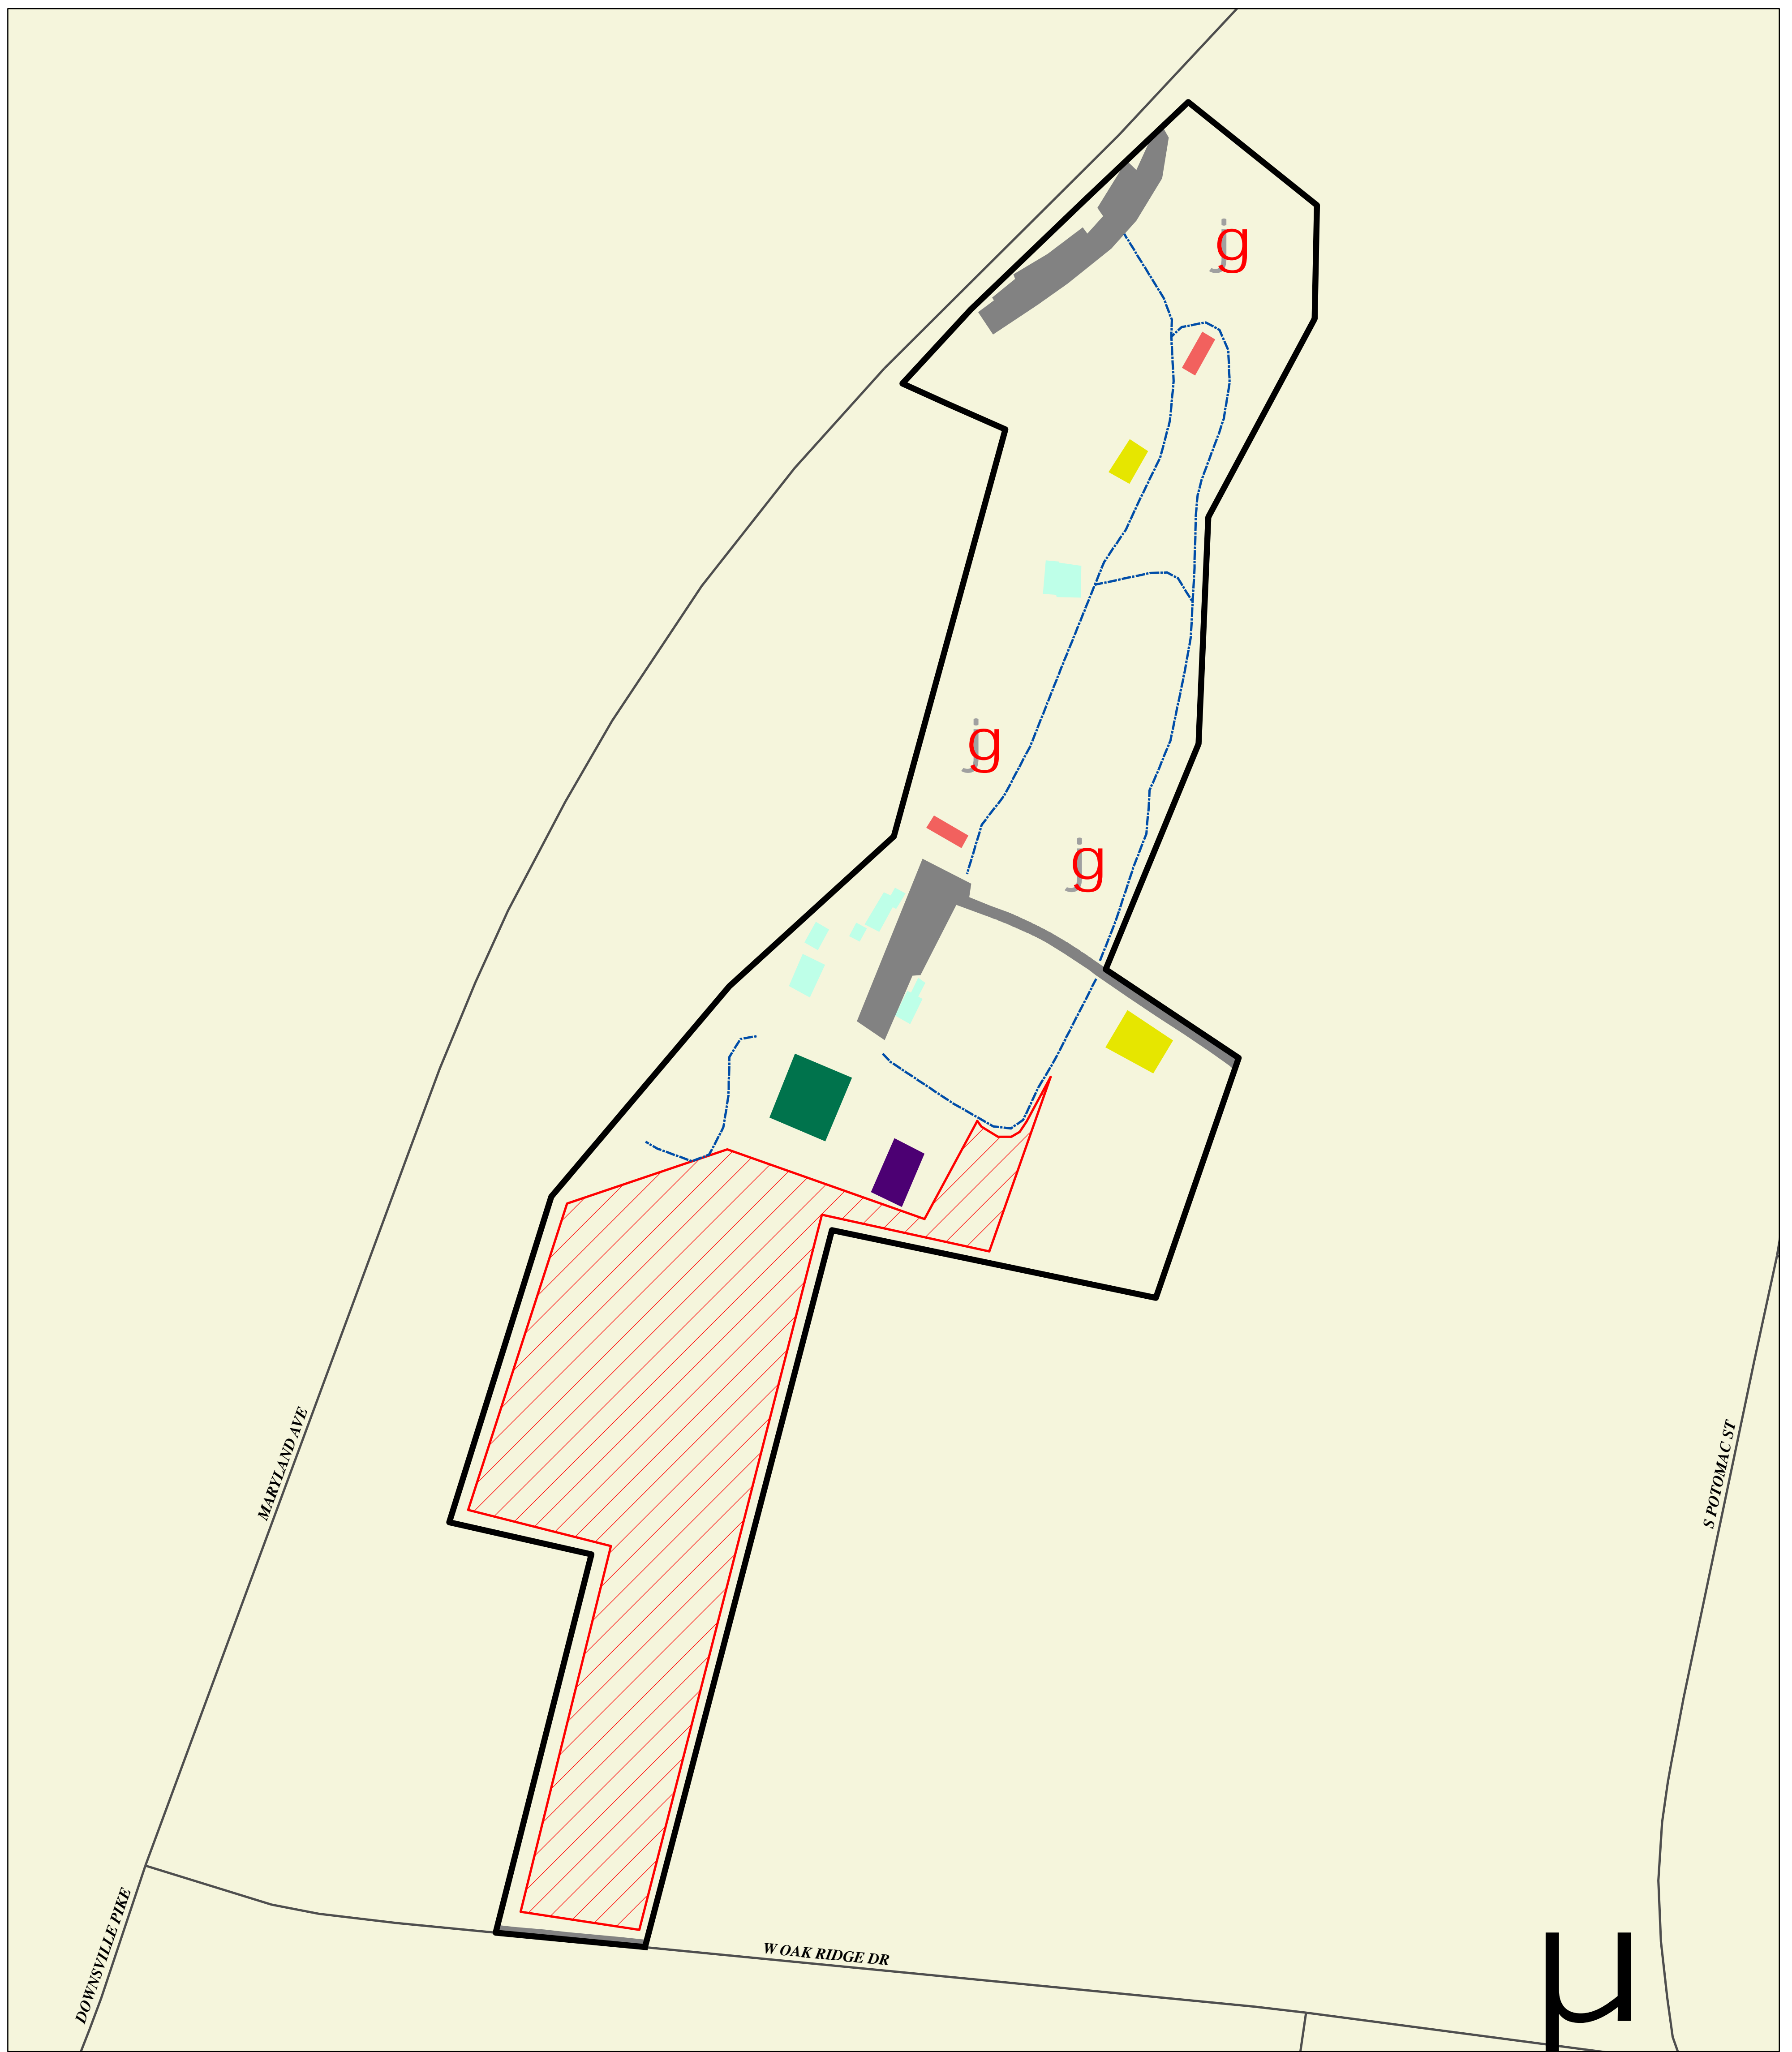

# Doub's Wood Park

## Location

## PARK HOURS:

Season: First Saturday in May through the last Sunday in October  
9:00 AM-Sunset

Off-Season: Walk-in Access  
9:00 AM-Sunset