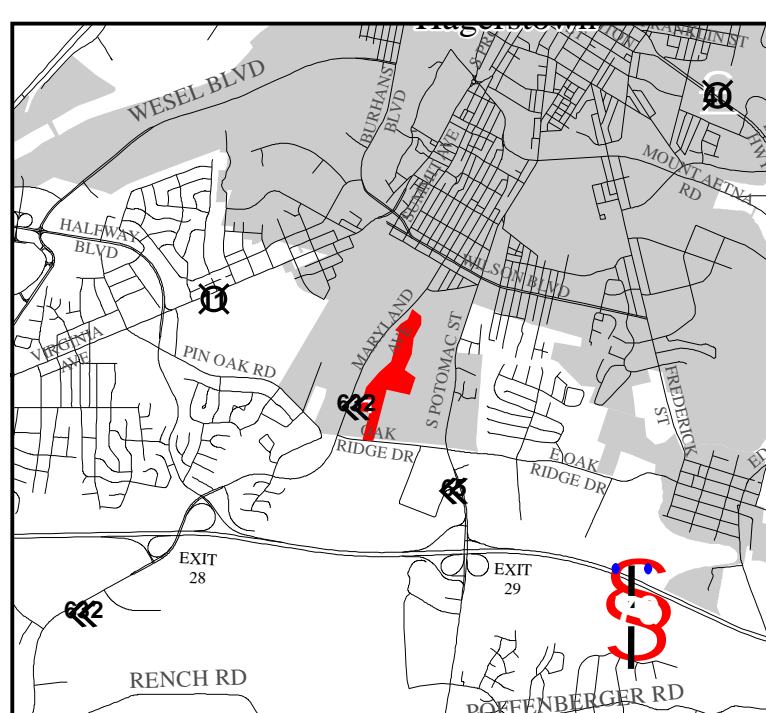

## Location

## PARK HOURS:

Season: First Saturday in May through the last Sunday in October  
9:00 AM-Sunset

Off-Season: Walk-in Access  
9:00 AM-Sunset