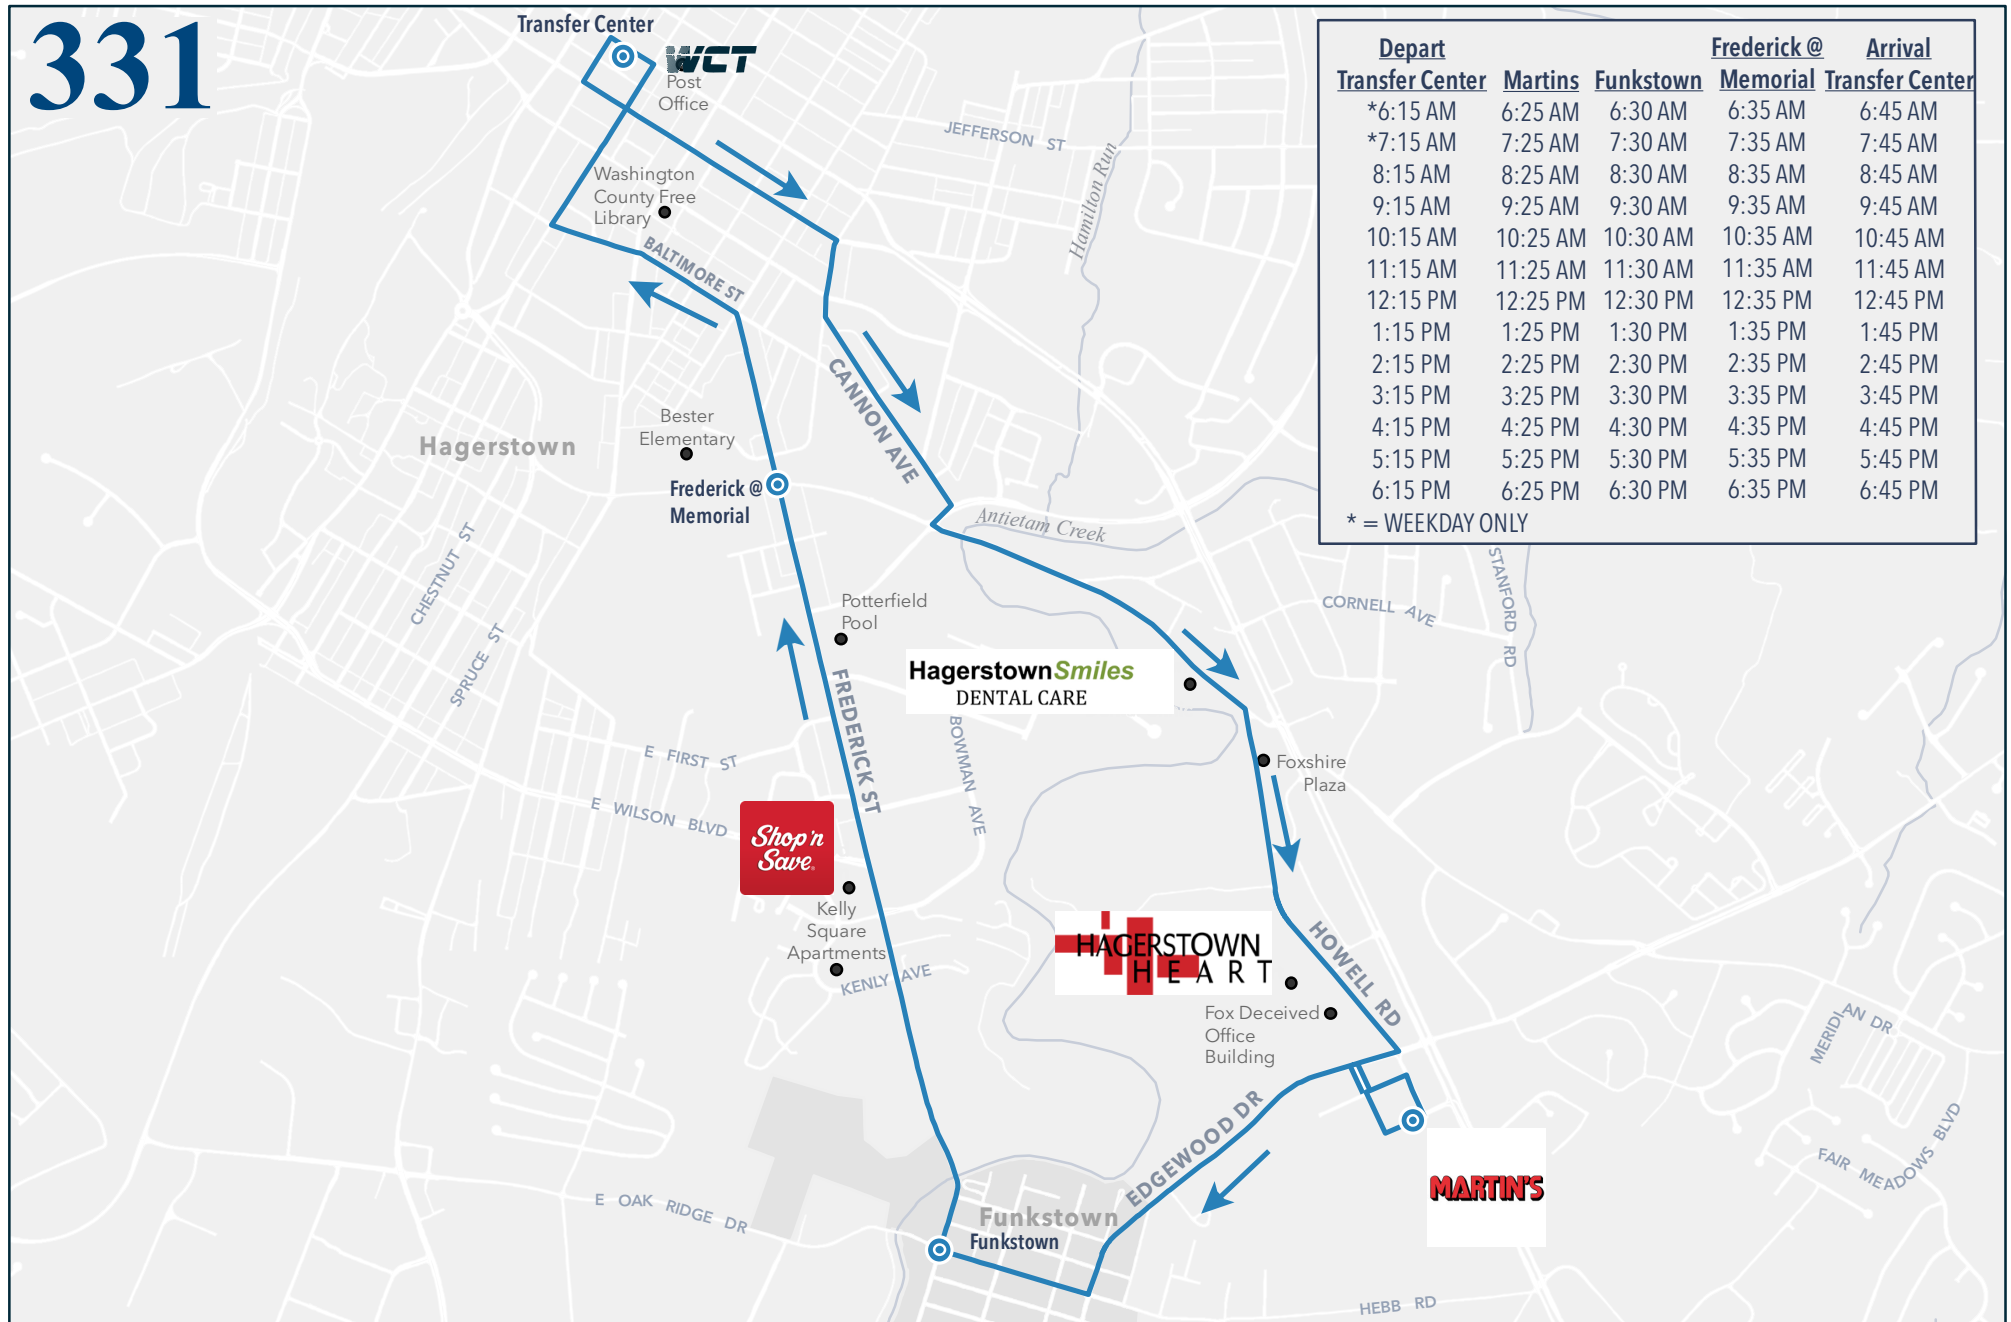

331

Depart Transfer Center	Martins	Funkstown	Frederick@ Memorial	Arrival Transfer Center
*6:15 AM	6:25 AM	6:30 AM	6:35 AM	6:45 AM
*7:15 AM	7:25 AM	7:30 AM	7:35 AM	7:45 AM
8:15 AM	8:25 AM	8:30 AM	8:35 AM	8:45 AM
9:15 AM	9:25 AM	9:30 AM	9:35 AM	9:45 AM
10:15 AM	10:25 AM	10:30 AM	10:35 AM	10:45 AM
11:15 AM	11:25 AM	11:30 AM	11:35 AM	11:45 AM
12:15 PM	12:25 PM	12:30 PM	12:35 PM	12:45 PM
1:15 PM	1:25 PM	1:30 PM	1:35 PM	1:45 PM
2:15 PM	2:25 PM	2:30 PM	2:35 PM	2:45 PM
3:15 PM	3:25 PM	3:30 PM	3:35 PM	3:45 PM
4:15 PM	4:25 PM	4:30 PM	4:35 PM	4:45 PM
5:15 PM	5:25 PM	5:30 PM	5:35 PM	5:45 PM
6:15 PM	6:25 PM	6:30 PM	6:35 PM	6:45 PM

* = WEEKDAY ONLY

Miles 0 0.1 0.2 0.3 0.4 0.5

FUNKSTOWN - ROUTE #331

	Transfer Center
←	Depart Transfer Center turning left onto Franklin Street
←	Turn left onto Prospect Street
←	Turn left onto Washington Street
→	Turn right onto Cleveland Avenue
←	Turn left onto Cannon Avenue
→	Turn right onto Eastern Blvd.
←	Turn left onto Mt. Aetna Road
→	Turn right onto Howell Road
→	Turn right onto Edgewood Drive
←	Turn left into Hagerstown Commons (Martins)
←	Exit Martins using same entrance/exit turning left onto Edgewood
→	Turn right onto Baltimore Street (Funkstown)
→	Turn right onto Frederick Street
←	Turn left onto Baltimore Street
→	Turn right onto Summit Avenue
↑	Continue as Summit becomes Jonathan Street
←	Turn left onto Franklin Street
←	Turn left into Transfer Center
	Transfer Center